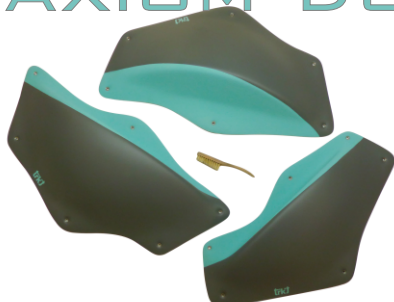

AXIOM DUAL

Set of three fiberglass volumes. Suitable for all climbing levels and wall angles.

Total weight of the set - 5.3 kg. Price (excluding VAT) - €520,00