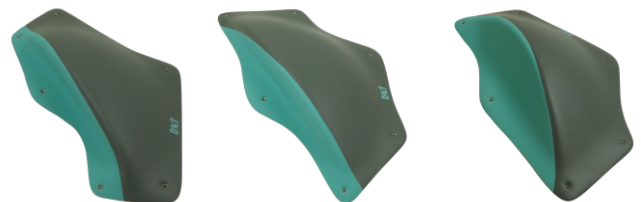

Total weight of the set - 4 kg. Price (excluding VAT) - €480,00

Length cm	55	48	47
Width cm	36	34	38
Height cm	9	11	12
Weight kg	1.3	1.3	1.4

NEBULA DUAL

Set of three fiberglass volumes - comfortable and ergonomic grips. Suitable for all climbing levels and wall angles.

Total weight of the set - 4.7 kg. Price (excluding VAT) - €480,00

Length cm	56	57	56
Width cm	33	36	35
Height cm	10	13	16
Weight kg	1.4	1.5	1.8

QUANTUM DUAL

Set of three fiberglass volumes - pinches with narrow, middle, and wide grips. Suitable for all climbing levels and wall angles.

Total weight of the set - 3.9 kg. Price (excluding VAT) - €480,00

Length cm	55	61	56
Width cm	28	29	28
Height cm	13	13	9
Weight kg	1.2	1.4	1.3

AXIOM DUAL

Set of three fiberglass volumes. Suitable for all climbing levels and wall angles.

Total weight of the set - 5.3 kg. Price (excluding VAT) - €520,00

Length cm	65	70	68
Width cm	35	37	39
Height cm	11	11	13
Weight kg	1.6	1.7	2

DUAL PU HOLDS

We use a specific technology to guarantee better customer experience. The holds are casted in PU, but the grip area is identical to the fibreglass grip. The advantage of this technology over fibreglass is the more resistant surface of the glossy part. The paint and lacquer can't be damaged using these holds.