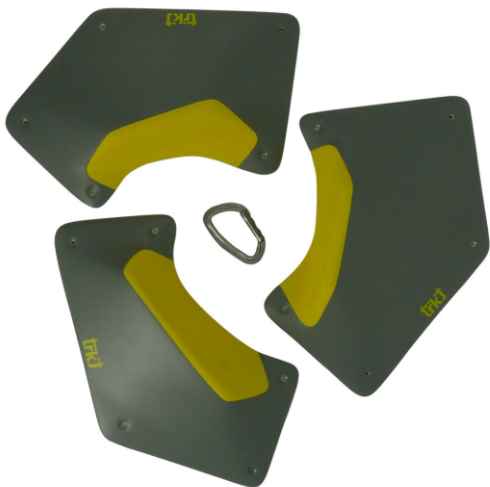

DUAL FIBERGLASS VOLUMES

PRESSURE

SET OF 3
SIZE S

SET	DIMENSIONS (cm)	PRICE PER SET(EURO) (excluding VAT)
PRESSURE S		385
VOLUME 1	33/27/12	
VOLUME 2	36/26/10	
VOLUME 3	33/25/6	

SET OF 3
SIZE S

VACUUM

SET	DIMENSIONS (cm)	PRICE PER SET(EURO) (excluding VAT)
VACUUM S		385
VOLUME 1	43/27/8	
VOLUME 2	36/32/9	
VOLUME 3	45/23/5	

BALANCE

SET OF 3
SIZE S

SET	DIMENSIONS (cm)	PRICE PER SET(EURO) (excluding VAT)
BALANCE S		385
VOLUME 1	45/33/11	
VOLUME 2	46/38/6	
VOLUME 3	43/38/9	

DUAL FIBERGLASS VOLUMES

PRESSURE

SET OF 3
SIZE M

SET	DIMENSIONS (cm)	PRICE PER SET(EURO) (excluding VAT)
PRESSURE M		480
VOLUME 1	48/38/8	
VOLUME 2	50/45/12	
VOLUME 3	50/35/15	

SET OF 3
SIZE M

SET	DIMENSIONS (cm)	PRICE PER SET(EURO) (excluding VAT)
VACUUM M		480
VOLUME 1	54/32/9	
VOLUME 2	53/40/11	
VOLUME 3	47/43/13	

VACUUM

BALANCE

SET OF 3
SIZE M

SET	DIMENSIONS (cm)	PRICE PER SET(EURO) (excluding VAT)
BALANCE M		520
VOLUME 1	60/40/9	
VOLUME 2	62/45/13	
VOLUME 3	78/36/10	

Length cm	43	45	50
Width cm	32	34	42
Height cm	10	13	14
Weight kg	1	1.2	1.3

PULSAR DUAL

Set of three fiberglass volumes. Comfortable and ergonomic grips. Suitable for all climbing levels and wall angles.