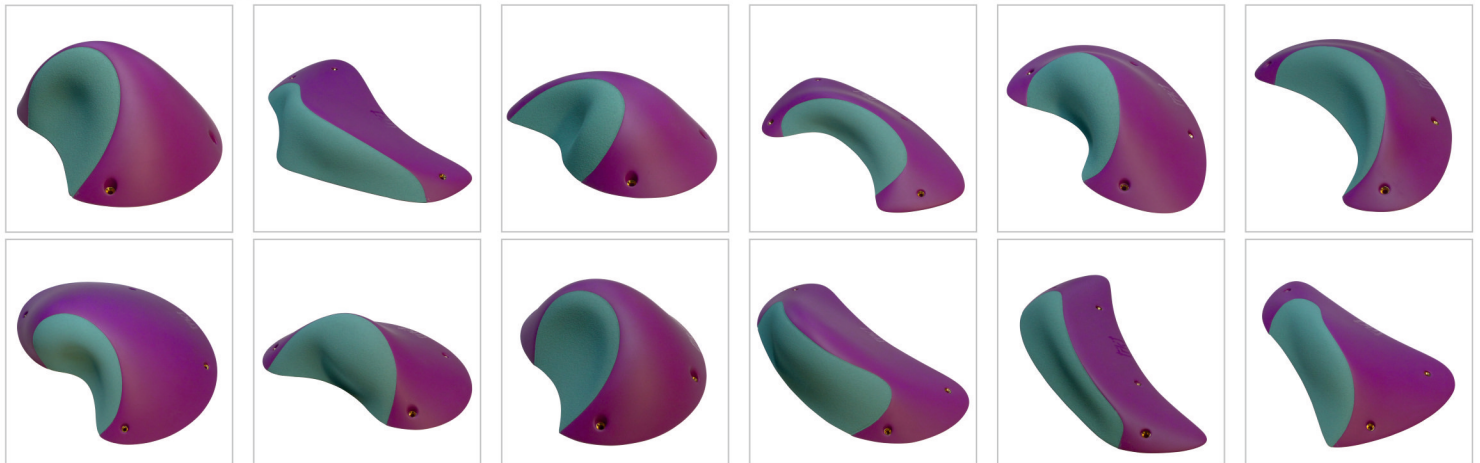

ORCA

SET OF ELEVEN PU
MACROS AND HOLDS