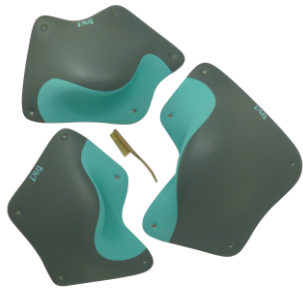

QUANTUM

Length cm	55	61	56
Width cm	28	29	28
Height cm	13	13	9
Weight kg	1.2	1.4	1.3
QUANTUM set of 3 fiberglass volumes	PRICE PER SET (excluding VAT)		375.00 EURO

AXIOM

Length cm	65	70	68
Width cm	35	37	39
Height cm	11	11	13
Weight kg	1.6	1.7	2
AXIOM set of 3 fiberglass volumes	PRICE PER SET (excluding VAT)		400.00 EURO

Additional colors by agreement.

DUAL FIBERGLASS VOLUMES

ENTROPY DUAL

Set of three fiberglass volumes - jugs. Suitable for all climbing levels and wall angles.

Total weight of the set - 3.5 kg. Price (excluding VAT) - €480,00

Length cm	43	45	50
Width cm	32	34	42
Height cm	10	13	14
Weight kg	1	1.2	1.3

PULSAR DUAL

Set of three fiberglass volumes. Comfortable and ergonomic grips. Suitable for all climbing levels and wall angles.

Total weight of the set - 4 kg. Price (excluding VAT) - €480,00

Length cm	55	48	47
Width cm	36	34	38
Height cm	9	11	12
Weight kg	1.3	1.3	1.4

NEBULA DUAL

Set of three fiberglass volumes - comfortable and ergonomic grips. Suitable for all climbing levels and wall angles.