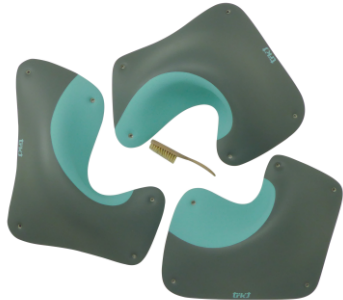

Additional colors by agreement.

DUAL FIBERGLASS VOLUMES

ENTROPY DUAL

Set of three fiberglass volumes - jugs. Suitable for all climbing levels and wall angles.

Total weight of the set - 3.5 kg. Price (excluding VAT) - €480,00

Length cm	43	45	50
Width cm	32	34	42
Height cm	10	13	14
Weight kg	1	1.2	1.3

PULSAR DUAL

Set of three fiberglass volumes. Comfortable and ergonomic grips. Suitable for all climbing levels and wall angles.

Total weight of the set - 4 kg. Price (excluding VAT) - €480,00

Length cm	55	48	47
Width cm	36	34	38
Height cm	9	11	12
Weight kg	1.3	1.3	1.4

NEBULA DUAL

Set of three fiberglass volumes - comfortable and ergonomic grips. Suitable for all climbing levels and wall angles.

Total weight of the set - 4.7 kg. Price (excluding VAT) - €480,00

Length cm	56	57	56
Width cm	33	36	35
Height cm	10	13	16
Weight kg	1.4	1.5	1.8

QUANTUM DUAL

Set of three fiberglass volumes - pinches with narrow, middle, and wide grips. Suitable for all climbing levels and wall angles.