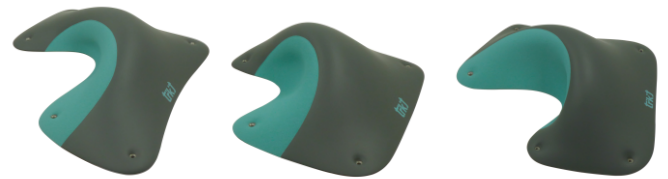

Additional colors by agreement.

DUAL FIBERGLASS VOLUMES

ENTROPY DUAL

Set of three fiberglass volumes - jugs. Suitable for all climbing levels and wall angles.

Total weight of the set - 3.5 kg. Price (excluding VAT) - €480,00

Length cm	43	45	50
Width cm	32	34	42
Height cm	10	13	14
Weight kg	1	1.2	1.3

PULSAR DUAL

Set of three fiberglass volumes. Comfortable and ergonomic grips. Suitable for all climbing levels and wall angles.

Total weight of the set - 4 kg. Price (excluding VAT) - €480,00

Length cm	55	48	47
Width cm	36	34	38
Height cm	9	11	12
Weight kg	1.3	1.3	1.4

NEBULA DUAL

Set of three fiberglass volumes - comfortable and ergonomic grips. Suitable for all climbing levels and wall angles.

Total weight of the set - 4.7 kg. Price (excluding VAT) - €480,00

Length cm	56	57	56
Width cm	33	36	35
Height cm	10	13	16
Weight kg	1.4	1.5	1.8

QUANTUM DUAL

Set of three fiberglass volumes - pinches with narrow, middle, and wide grips. Suitable for all climbing levels and wall angles.