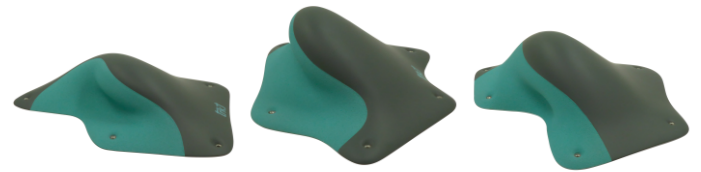

QUANTUM

Length cm	55	61	56
Width cm	28	29	28
Height cm	13	13	9
Weight kg	1.2	1.4	1.3
QUANTUM set of 3 fiberglass volumes	PRICE PER SET (excluding VAT)		375.00 EURO

AXIOM

Length cm	65	70	68
Width cm	35	37	39
Height cm	11	11	13
Weight kg	1.6	1.7	2
AXIOM set of 3 fiberglass volumes	PRICE PER SET (excluding VAT)		400.00 EURO

Additional colors by agreement.

DUAL FIBERGLASS VOLUMES

ENTROPY DUAL

Set of three fiberglass volumes - jugs. Suitable for all climbing levels and wall angles.

Total weight of the set - 3.5 kg. Price (excluding VAT) - €480,00

Length cm	43	45	50
Width cm	32	34	42
Height cm	10	13	14
Weight kg	1	1.2	1.3

PULSAR DUAL

Set of three fiberglass volumes. Comfortable and ergonomic grips. Suitable for all climbing levels and wall angles.

Total weight of the set - 4 kg. Price (excluding VAT) - €480,00

Length cm	55	48	47
Width cm	36	34	38
Height cm	9	11	12
Weight kg	1.3	1.3	1.4

NEBULA DUAL

Set of three fiberglass volumes - comfortable and ergonomic grips. Suitable for all climbing levels and wall angles.