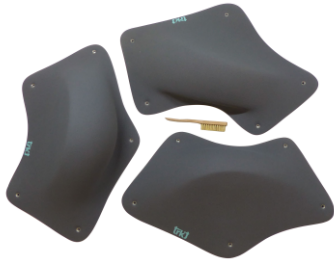

FIBERGLASS VOLUMES

ENTROPY

Set of 3 fiberglass volumes with total weight of 3.5 kg. Appropriate for all level of climbing.

Length cm	43	45	50
Width cm	32	34	42
Height cm	10	13	14
Weight kg	1	1.2	1.3
ENTROPY set of 3 fiberglass volumes	PRICE PER SET (excluding VAT)		375.00 EURO

PULSAR

Length cm	55	48	47
Width cm	36	34	38
Height cm	9	11	12
Weight kg	1.3	1.3	1.4
PULSAR set of 3 fiberglass volumes	PRICE PER SET (excluding VAT)		375.00 EURO

NEBULA

Length cm	56	57	56
Width cm	33	36	35
Height cm	10	13	16
Weight kg	1.4	1.5	1.8
NEBULA set of 3 fiberglass volumes	PRICE PER SET (excluding VAT)		375.00 EURO

Length cm	43	45	50
Width cm	32	34	42
Height cm	10	13	14
Weight kg	1	1.2	1.3

PULSAR DUAL

Set of three fiberglass volumes. Comfortable and ergonomic grips. Suitable for all climbing levels and wall angles.