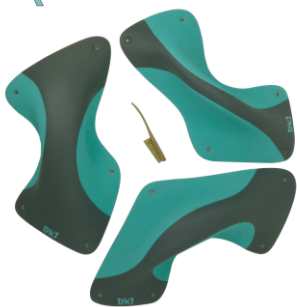

Length cm	43	45	50
Width cm	32	34	42
Height cm	10	13	14
Weight kg	1	1.2	1.3

PULSAR DUAL

Set of three fiberglass volumes. Comfortable and ergonomic grips. Suitable for all climbing levels and wall angles.

Total weight of the set - 4 kg. Price (excluding VAT) - €480,00

Length cm	55	48	47
Width cm	36	34	38
Height cm	9	11	12
Weight kg	1.3	1.3	1.4

NEBULA DUAL

Set of three fiberglass volumes - comfortable and ergonomic grips. Suitable for all climbing levels and wall angles.

Total weight of the set - 4.7 kg. Price (excluding VAT) - €480,00

Length cm	56	57	56
Width cm	33	36	35
Height cm	10	13	16
Weight kg	1.4	1.5	1.8

QUANTUM DUAL

Set of three fiberglass volumes - pinches with narrow, middle, and wide grips. Suitable for all climbing levels and wall angles.