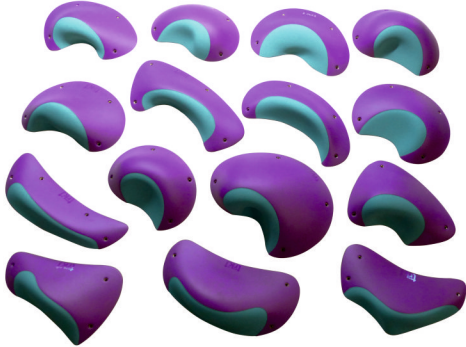

Total weight of the set - 5.3 kg. Price (excluding VAT) - €520,00

Length cm	65	70	68
Width cm	35	37	39
Height cm	11	11	13
Weight kg	1.6	1.7	2

DUAL PU HOLDS

We use a specific technology to guarantee better customer experience. The holds are casted in PU, but the grip area is identical to the fibreglass grip. The advantage of this technology over fibreglass is the more resistant surface of the glossy part. The paint and lacquer can't be damaged using these holds.

NARWHAL

SET OF FIFTEEN PU
MACROS AND HOLDS

SET	WEIGHT	AVERAGE DIMENSION	PRICE PER SET (excluding VAT)
15 holds	11.5 kg	35/25 cm	1200 euro

ORCA

SET OF ELEVEN PU
MACROS AND HOLDS

SET	WEIGHT	PRICE PER SET (excluding VAT)
11 holds	8 kg	660 euro