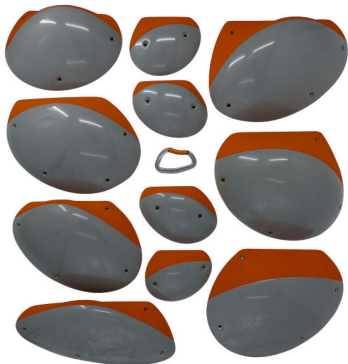

Total weight of the set - 5.3 kg. Price (excluding VAT) - €520,00

Length cm	65	70	68
Width cm	35	37	39
Height cm	11	11	13
Weight kg	1.6	1.7	2

DUAL PU HOLDS

We use a specific technology to guarantee better customer experience. The holds are casted in PU, but the grip area is identical to the fibreglass grip. The advantage of this technology over fibreglass is the more resistant surface of the glossy part. The paint and lacquer can't be damaged using these holds.

NARWHAL

SET OF FIFTEEN PU
MACROS AND HOLDS

SET	WEIGHT	AVERAGE DIMENSION	PRICE PER SET (excluding VAT)
15 holds	11.5 kg	35/25 cm	1200 euro

ORCA

SET OF ELEVEN PU
MACROS AND HOLDS

SET	WEIGHT	PRICE PER SET (excluding VAT)
11 holds	8 kg	660 euro

RAL 9005	RAL 7011	RAL 7001	RAL 9016	RAL 4008	RAL 6027	RAL 5015	RAL 5005	RAL 6002	RAL 6018	RAL 2004	RAL 3020	RAL 1023
----------	----------	----------	----------	----------	----------	----------	----------	----------	----------	----------	----------	----------