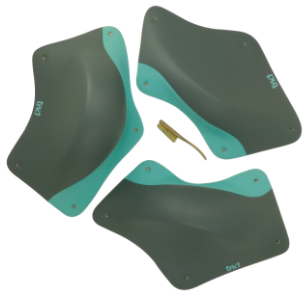

Additional colors by agreement.

DUAL FIBERGLASS VOLUMES

ENTROPY DUAL

Set of three fiberglass volumes - jugs. Suitable for all climbing levels and wall angles.

Total weight of the set - 3.5 kg. Price (excluding VAT) - €480,00

Length cm	43	45	50
Width cm	32	34	42
Height cm	10	13	14
Weight kg	1	1.2	1.3

PULSAR DUAL

Set of three fiberglass volumes. Comfortable and ergonomic grips. Suitable for all climbing levels and wall angles.

Total weight of the set - 4 kg. Price (excluding VAT) - €480,00

Length cm	55	48	47
Width cm	36	34	38
Height cm	9	11	12
Weight kg	1.3	1.3	1.4

NEBULA DUAL

Set of three fiberglass volumes - comfortable and ergonomic grips. Suitable for all climbing levels and wall angles.

Total weight of the set - 4.7 kg. Price (excluding VAT) - €480,00

Length cm	56	57	56
Width cm	33	36	35
Height cm	10	13	16
Weight kg	1.4	1.5	1.8

QUANTUM DUAL

Set of three fiberglass volumes - pinches with narrow, middle, and wide grips. Suitable for all climbing levels and wall angles.