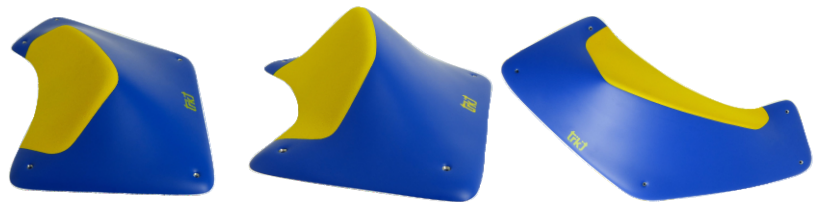

SET OF 3
SIZE M

SET	DIMENSIONS (cm)	PRICE PER SET(EURO) (excluding VAT)
VACUUM M		480
VOLUME 1	54/32/9	
VOLUME 2	53/40/11	
VOLUME 3	47/43/13	

VACUUM

BALANCE

SET OF 3
SIZE M

SET	DIMENSIONS (cm)	PRICE PER SET(EURO) (excluding VAT)
BALANCE M		520
VOLUME 1	60/40/9	
VOLUME 2	62/45/13	
VOLUME 3	78/36/10	

FIBERGLASS VOLUMES

ENTROPY

Set of 3 fiberglass volumes with total weight of 3.5 kg. Appropriate for all level of climbing.

Length cm	43	45	50
Width cm	32	34	42
Height cm	10	13	14
Weight kg	1	1.2	1.3
ENTROPY set of 3 fiberglass volumes	PRICE PER SET (excluding VAT)		375.00 EURO

PULSAR

Length cm	55	48	47
Width cm	36	34	38
Height cm	9	11	12
Weight kg	1.3	1.3	1.4
PULSAR set of 3 fiberglass volumes	PRICE PER SET (excluding VAT)		375.00 EURO

NEBULA

Length cm	56	57	56
Width cm	33	36	35
Height cm	10	13	16
Weight kg	1.4	1.5	1.8
NEBULA set of 3 fiberglass volumes	PRICE PER SET (excluding VAT)		375.00 EURO

Additional colors by agreement.

DUAL FIBERGLASS VOLUMES

ENTROPY DUAL

Set of three fiberglass volumes - jugs. Suitable for all climbing levels and wall angles.

Total weight of the set - 3.5 kg. Price (excluding VAT) - €480,00