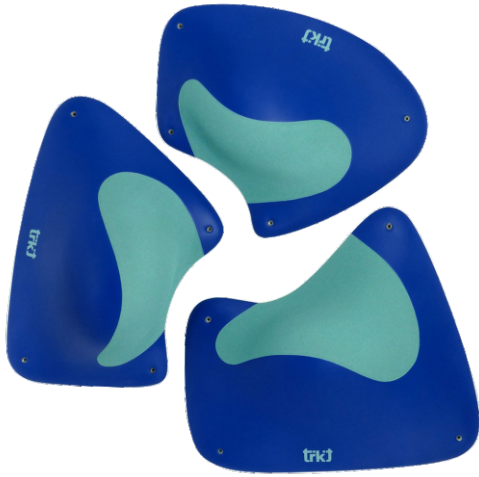

DUAL FIBERGLASS VOLUMES

PRESSURE

SET OF 3
SIZE S

SET	DIMENSIONS (cm)	PRICE PER SET(EURO) (excluding VAT)
PRESSURE S		385
VOLUME 1	33/27/12	
VOLUME 2	36/26/10	
VOLUME 3	33/25/6	

SET OF 3
SIZE S

VACUUM

SET	DIMENSIONS (cm)	PRICE PER SET(EURO) (excluding VAT)
VACUUM S		385
VOLUME 1	43/27/8	
VOLUME 2	36/32/9	
VOLUME 3	45/23/5	

BALANCE

SET OF 3
SIZE S

SET	DIMENSIONS (cm)	PRICE PER SET(EURO) (excluding VAT)
BALANCE S		385
VOLUME 1	45/33/11	
VOLUME 2	46/38/6	
VOLUME 3	43/38/9	

DUAL FIBERGLASS VOLUMES

PRESSURE

SET OF 3
SIZE M

SET	DIMENSIONS (cm)	PRICE PER SET(EURO) (excluding VAT)
PRESSURE M		480
VOLUME 1	48/38/8	
VOLUME 2	50/45/12	
VOLUME 3	50/35/15	

SET OF 3
SIZE M

SET	DIMENSIONS (cm)	PRICE PER SET(EURO) (excluding VAT)
VACUUM M		480
VOLUME 1	54/32/9	
VOLUME 2	53/40/11	
VOLUME 3	47/43/13	

VACUUM

BALANCE

SET OF 3
SIZE M

SET	DIMENSIONS (cm)	PRICE PER SET(EURO) (excluding VAT)
BALANCE M		520
VOLUME 1	60/40/9	
VOLUME 2	62/45/13	
VOLUME 3	78/36/10	

Length cm	43	45	50
Width cm	32	34	42
Height cm	10	13	14
Weight kg	1	1.2	1.3

PULSAR DUAL

Set of three fiberglass volumes. Comfortable and ergonomic grips. Suitable for all climbing levels and wall angles.