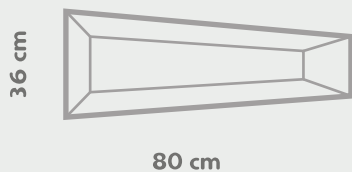

L

No. of pieces : 4

Maximum height : 10 cm

Advised slope : 0°

#31

XL

Numero pezzi : 4

Maximum height: 15 cm

S

No. of pieces: 3

Maximum height : 12 cm

Advised slope : 15°/ 45°

#33

M

No. of pieces: 2

Maximum height : 20 cm

Advised slope : 15°/ 45°

#34

L

No. of pieces : 1

Maximum height : 26 cm

Advised slope : 15°/ 45°

#35

XL