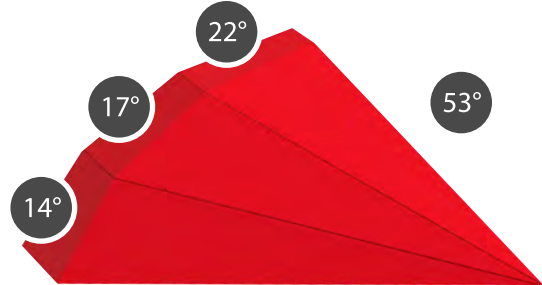

Arobayo

play

#51

#52

#53

#54