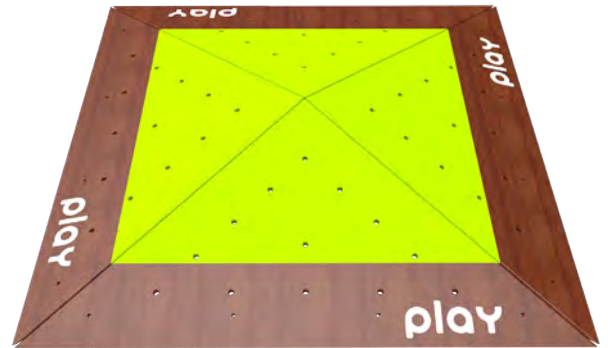

DREAM TIME SET

S / M / L / XL

No. of pieces :10

Maximum height : 35 cm

Advised slope : 0°

#22

M

No. of pieces : 4