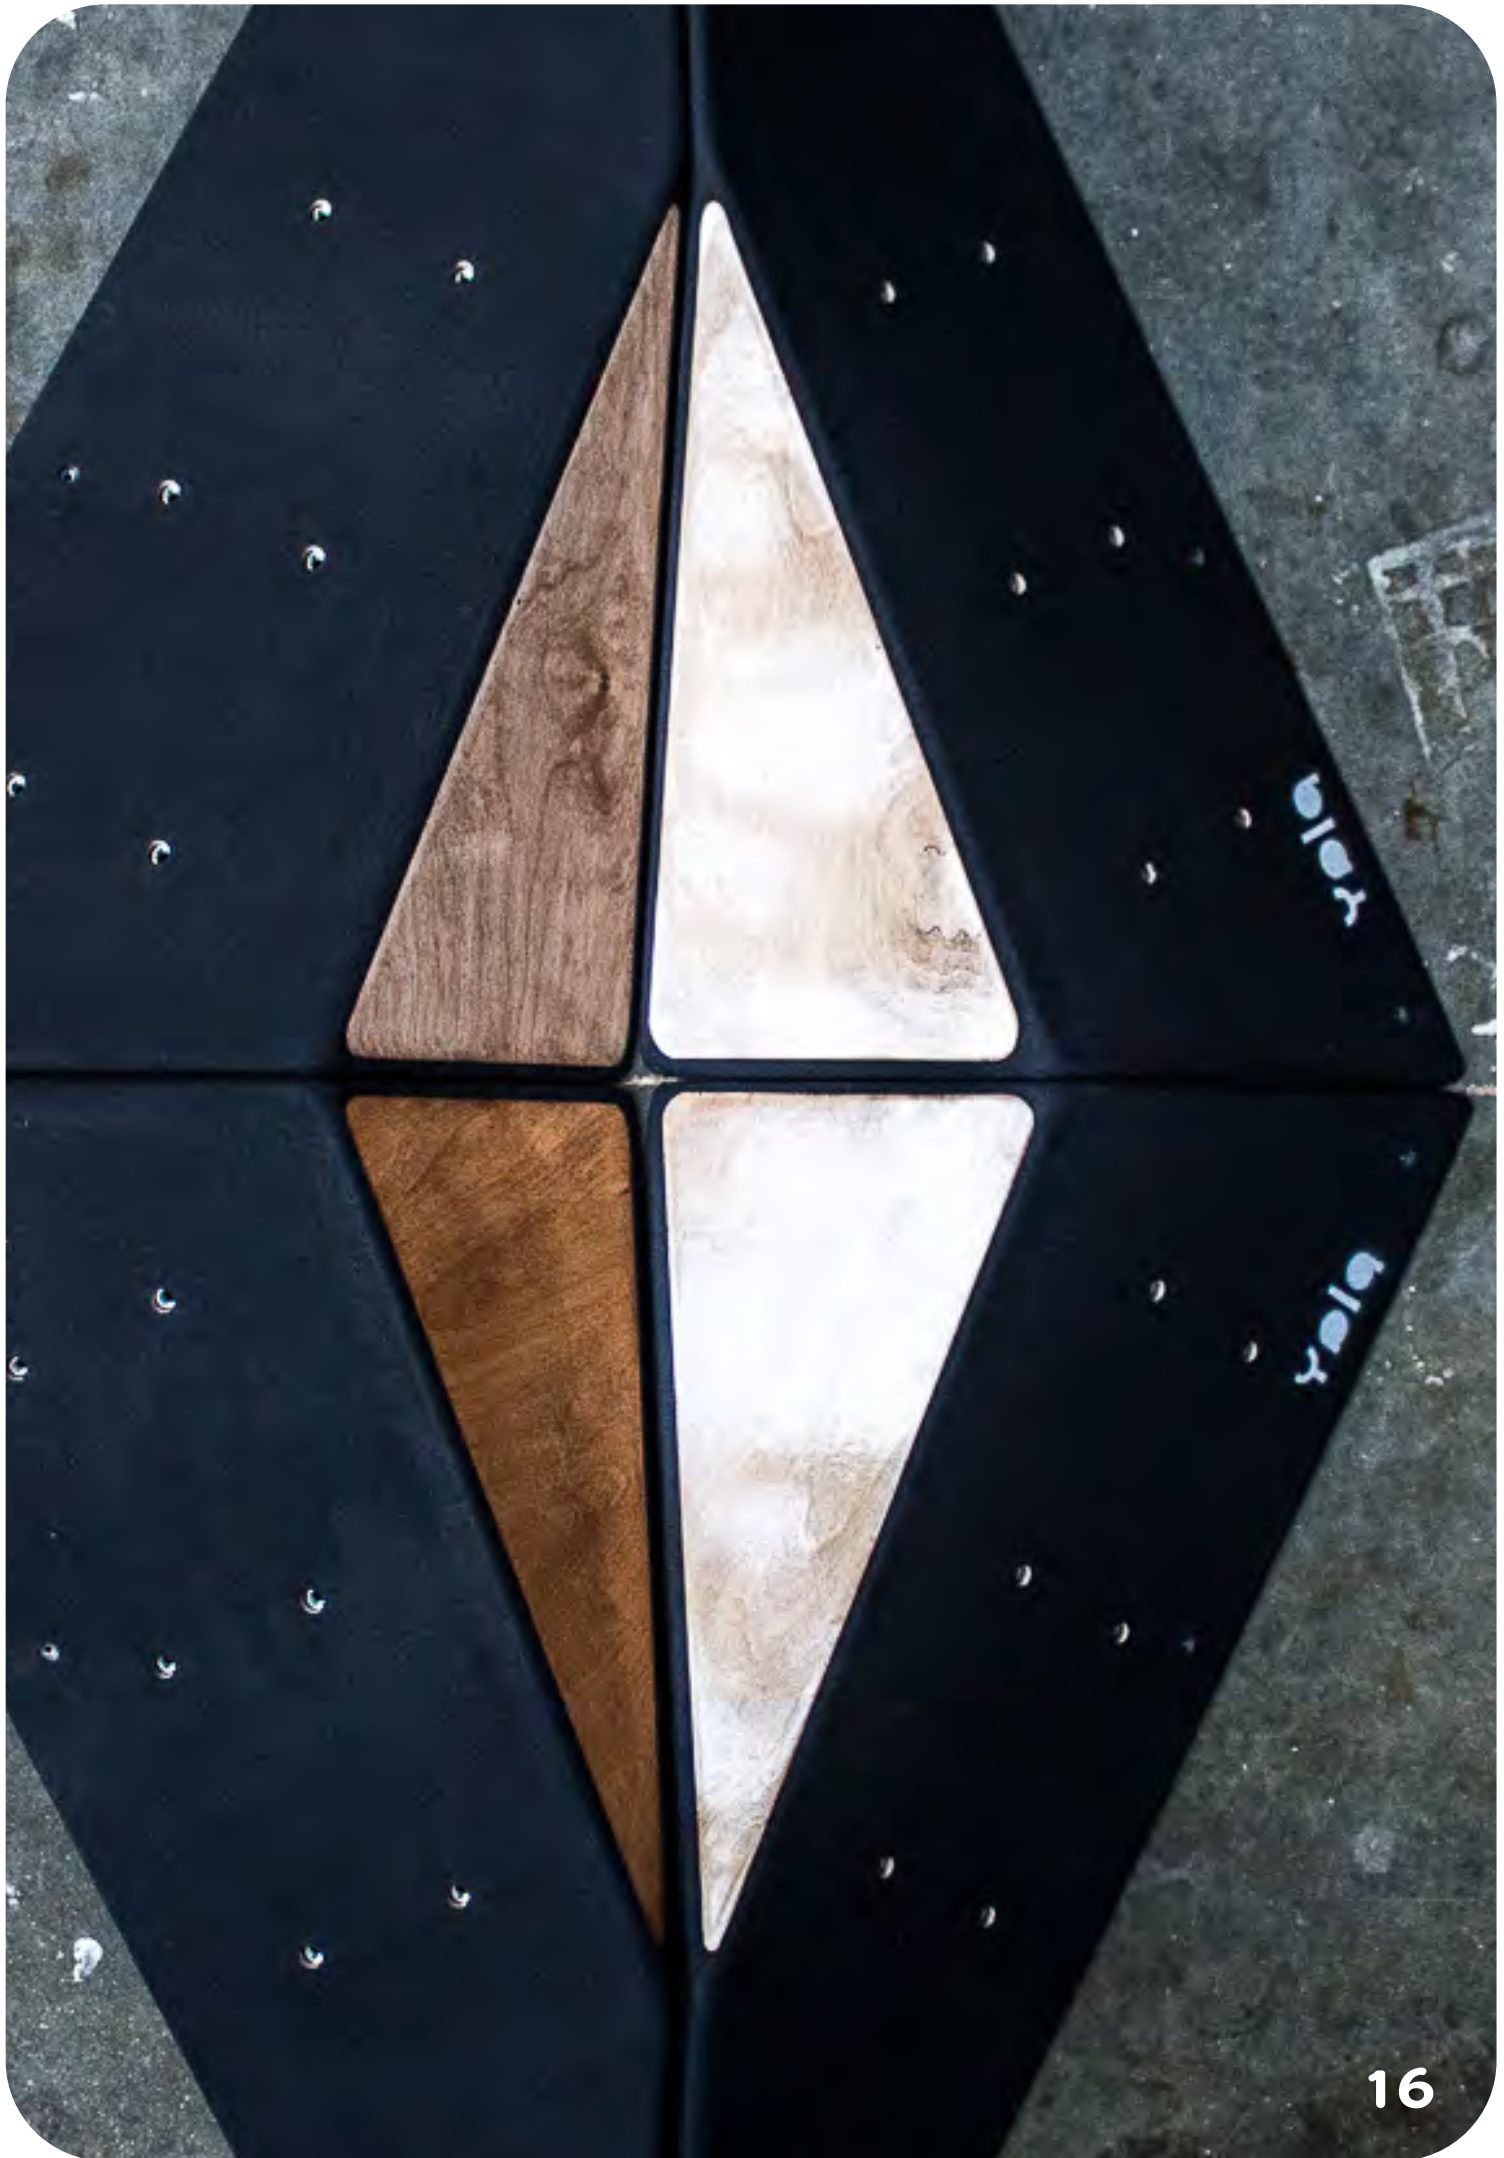

#40

XL

No. of pieces : 4

Maximum height : 15 cm

Advised slope : 15°

#41

L

100 cm