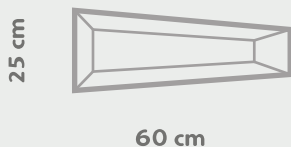

L

No. of pieces : 4

Maximum height : 10 cm

Advised slope : 0°

#31

XL

Numero pezzi : 4

Maximum height: 15 cm

S

No. of pieces: 3

Maximum height : 12 cm

Advised slope : 15°/ 45°

#33

M

No. of pieces: 2

Maximum height : 20 cm

Advised slope : 15°/ 45°

#34

L

No. of pieces : 1

Maximum height : 26 cm

Advised slope : 15°/ 45°

#35

XL