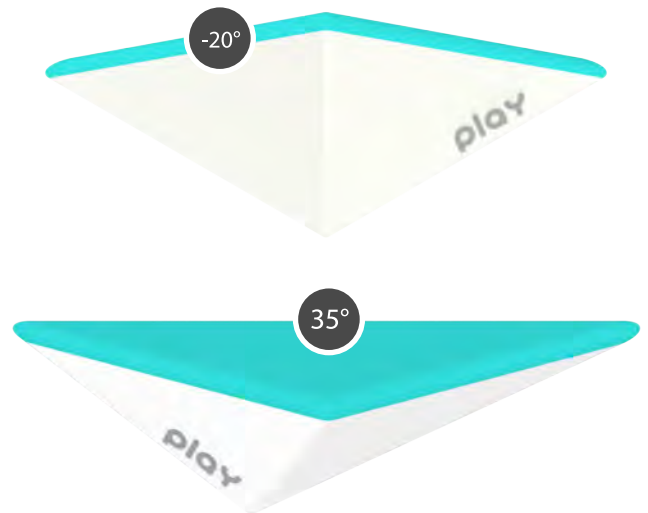

No. of pieces : 2 (dx+sx)

Maximum height : 15 cm

Advised slope : 15°/45°

#69

M

No. of pieces : 2 (dx+sx)

Maximum height : 15 cm

Advised slope : 15°/45°

#70

MENHIT SET

6 M

No. of pieces : 6

Maximum height : 15 cm

Advised slope : 15°/45°

78 cm

No. of pieces : 1

Maximum height : 22 cm

Advised slope : 15°/45°

78 cm

No. of pieces : 1

Maximum height : 15 cm

Advised slope : 15°/45°

78 cm

No. of pieces : 1

Maximum height : 15 cm

Advised slope : 15°/45°

73 cm

No. of pieces: 1

Maximum height : 15 cm

Advised slope: 15°/45°

20°

45°