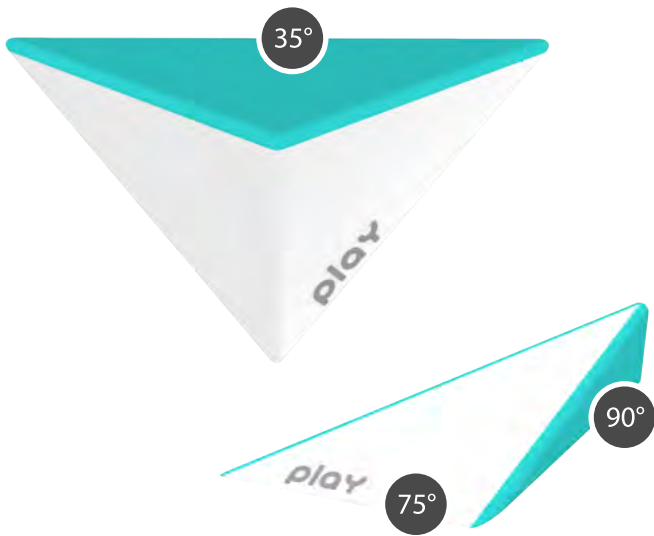

#70

MENHIT SET

6 M

No. of pieces : 6

Maximum height : 15 cm

Advised slope : 15°/45°

78 cm

No. of pieces : 1

Maximum height : 22 cm

Advised slope : 15°/45°

78 cm

No. of pieces : 1

Maximum height : 15 cm

Advised slope : 15°/45°

78 cm

No. of pieces : 1