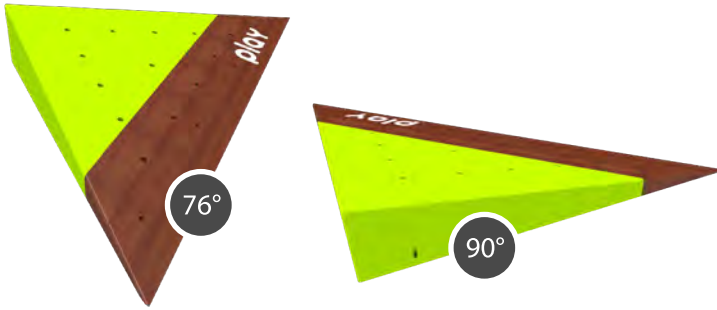

DREAM TIME SET

S / M / L / XL

No. of pieces :10

Maximum height : 35 cm

Advised slope : 0°

#22

M

No. of pieces : 4

Maximum height : 8 cm

Advised slope : 15°/ 45°

#23

L

No. of pieces : 2

Maximum height : 10 cm

Advised slope : 15°/ 45°

#24