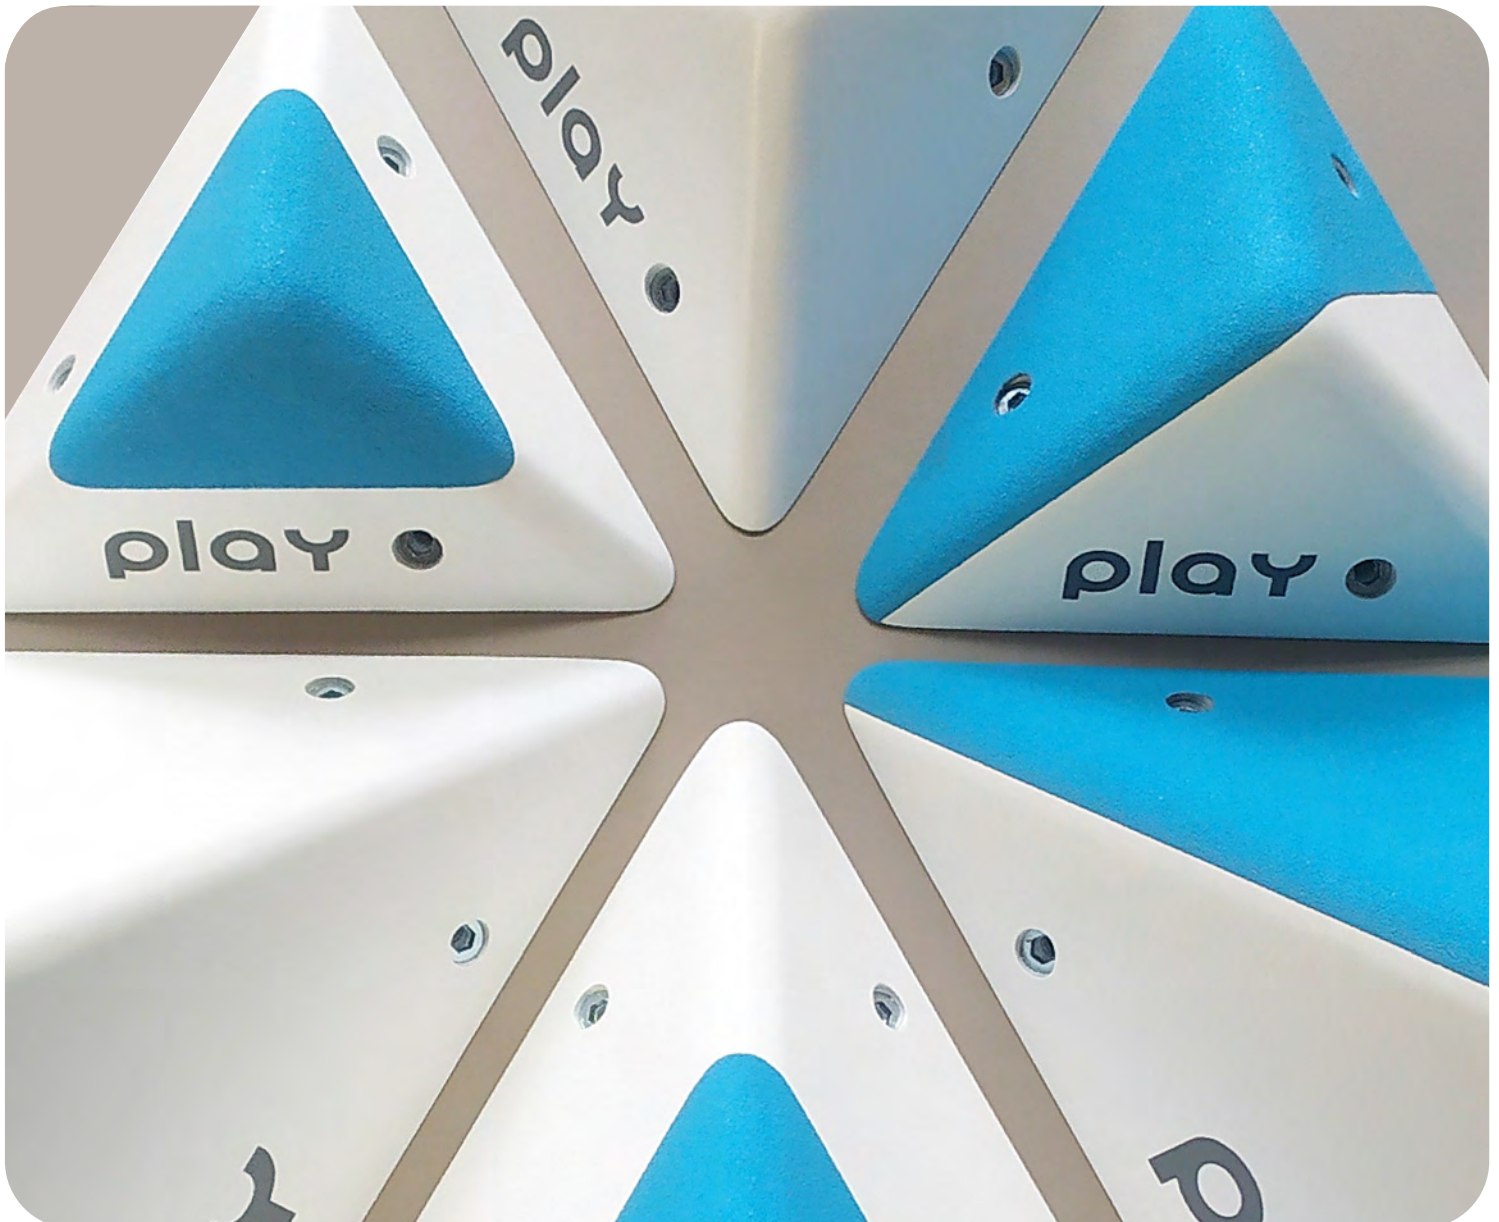

Advised slope : 15°

#5

KARMA SET
S / M / L / XL

No. of pieces : 10

Maximum height : 66 cm

Advised slope: 15°

Triangular face

play