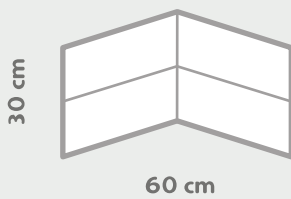

No. of pieces : 2

Maximum height : 15 cm

Advised slope : 15°/45°

#68

M