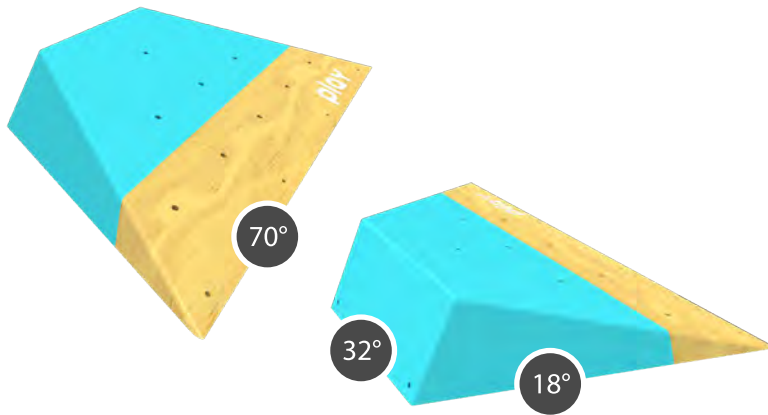

Thot

play

#47

#48

#49

#50