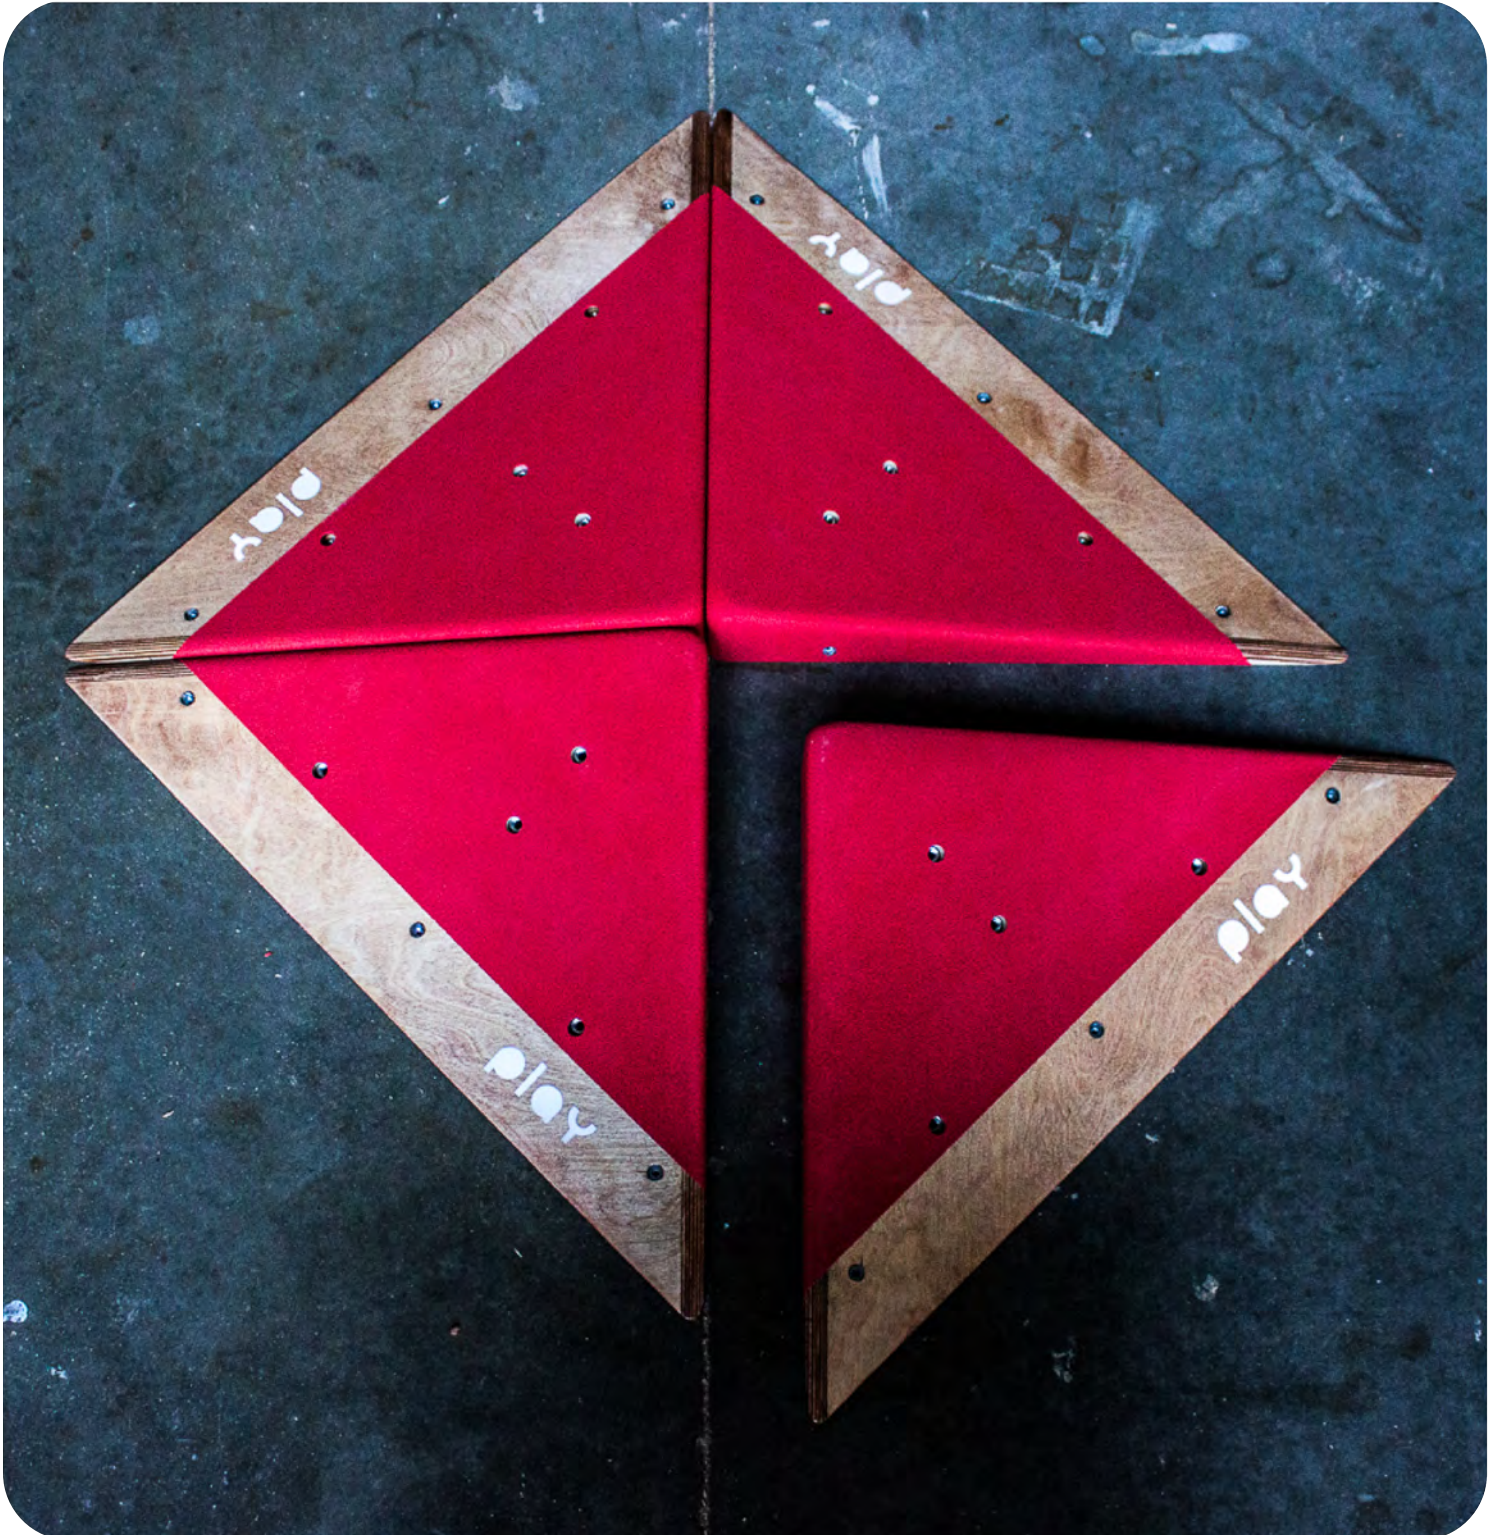

Advised slope : 15°/ 45°

#26

XL

No. of pieces: 4

Maximum height : 15 cm

Advised slope : 15° / 45°

72°

35°