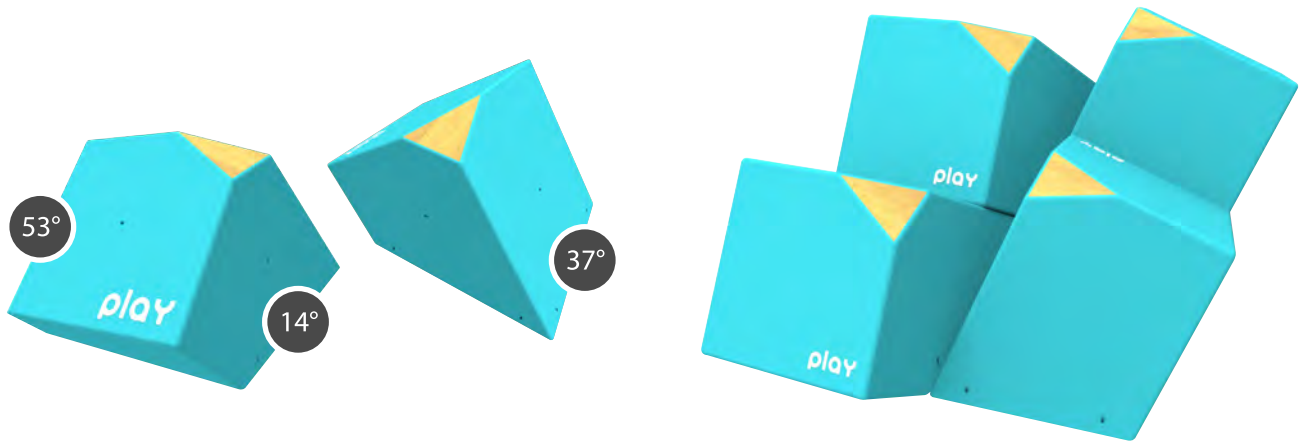

#15

L

No. of pieces : 2

Maximum height : 36 cm

Advised slope : 45°/90°

#16

XL

No. of pieces : 1

Maximum height : 54 cm

Advised slope : 45°/90°