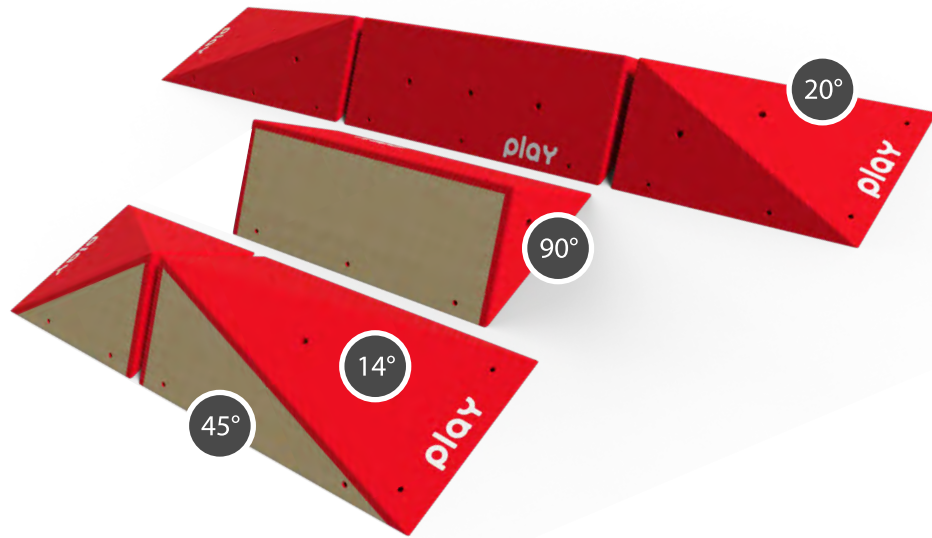

No. of pieces : 1

Maximum height : 20 cm

Advised slope : 15°

#61

XL

No. of pieces : 1

Maximum height : 30 cm

Advised slope : 15°

#62

TERRANOVA SET

S / M / L / XL

No. of pieces : 7

Maximum height : 30 cm

Advised slope : 15°

Combo

play

#63

#64

#65

#66

#63

M

60 cm

30 cm