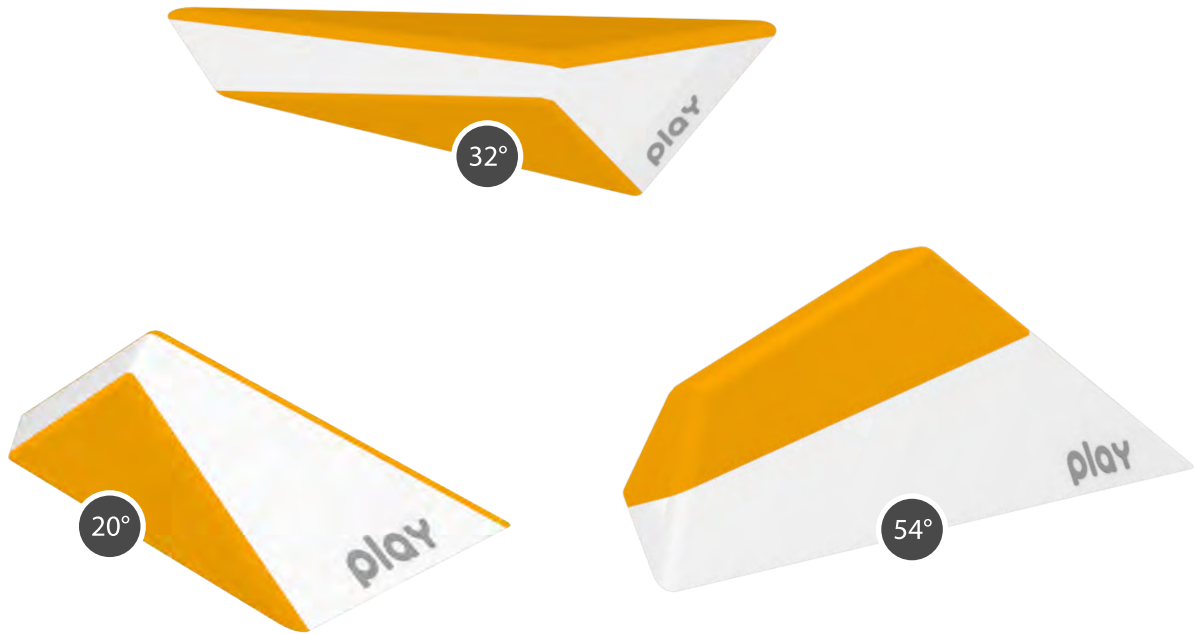

No. of pieces : 1

Maximum height : 13 cm

Advised slope : 15°/45°