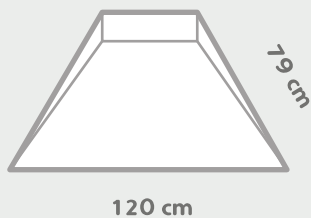

#48

#49

#50

#47

M

No. of pieces : 3

Maximum height : 10 cm

Advised slope : 15°

#48

L

No. of pieces : 2

Maximum height : 13 cm

Advised slope : 15°

#49

XL

No. of pieces : 1

Maximum height : 15 cm

Inclinazione consigliata :

#50

M

No. of pieces : 6

Maximum height : 10 cm

Advised slope : 15°

Arobayo