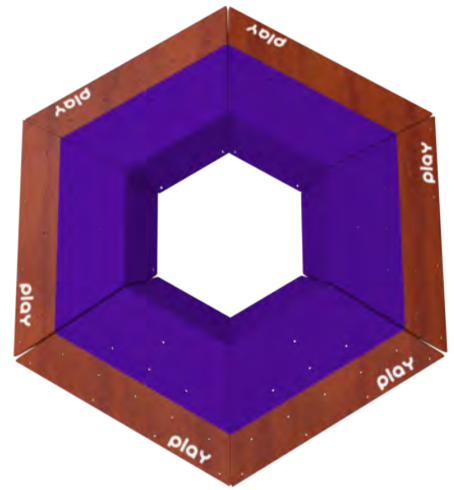

Hathor

play

#43

#44

#45

#46