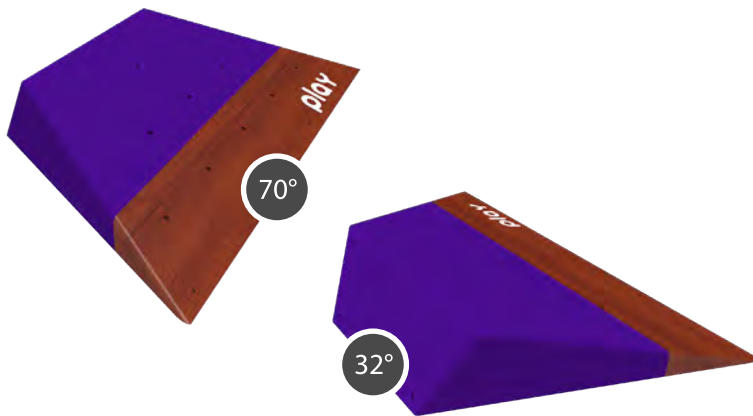

Hathor

play

#43

#44

#45

#46