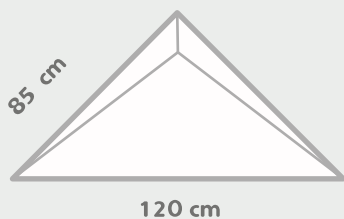

XL

No. of pieces : 1

Maximum height : 15cm

Advised slope : 15°/ 45°

#25

L

No. of pieces : 4

Maximum height : 10 cm

Advised slope : 15°/ 45°

#26

XL

No. of pieces: 4

Maximum height : 15 cm

Advised slope : 15° / 45°

72°

35°

#27

M

No. of pieces : 4

Maximum height : 8 cm

Advised slope : 0°

#28

L

No. of pieces : 2

Maximum height : 10 cm

Advised slope : 0°

#29

XL

No. of pieces : 1

Maximum height : 15cm

Advised slope : 0°

#30