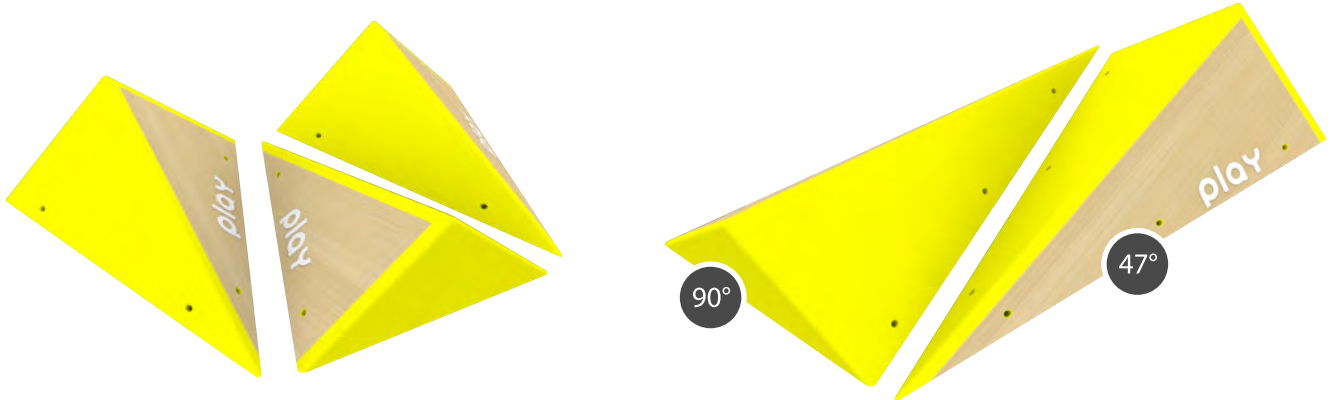

Triangular face

play

#6

#7

#8

#9