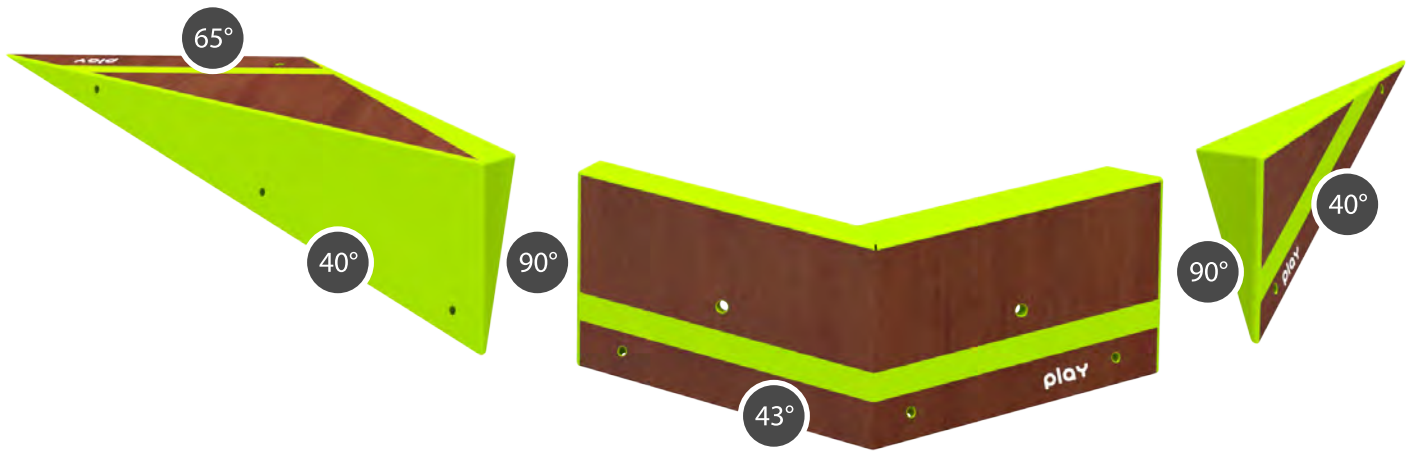

#67

M

No. of pieces : 2

Maximum height : 15 cm

Advised slope : 15°/45°

#68

M

No. of pieces : 2 (dx+sx)

Maximum height : 15 cm

Advised slope : 15°/45°

#69

M

No. of pieces : 2 (dx+sx)

Maximum height : 15 cm

Advised slope : 15°/45°

#70

MENHIT SET

6 M

No. of pieces : 6

Maximum height : 15 cm

Advised slope : 15°/45°