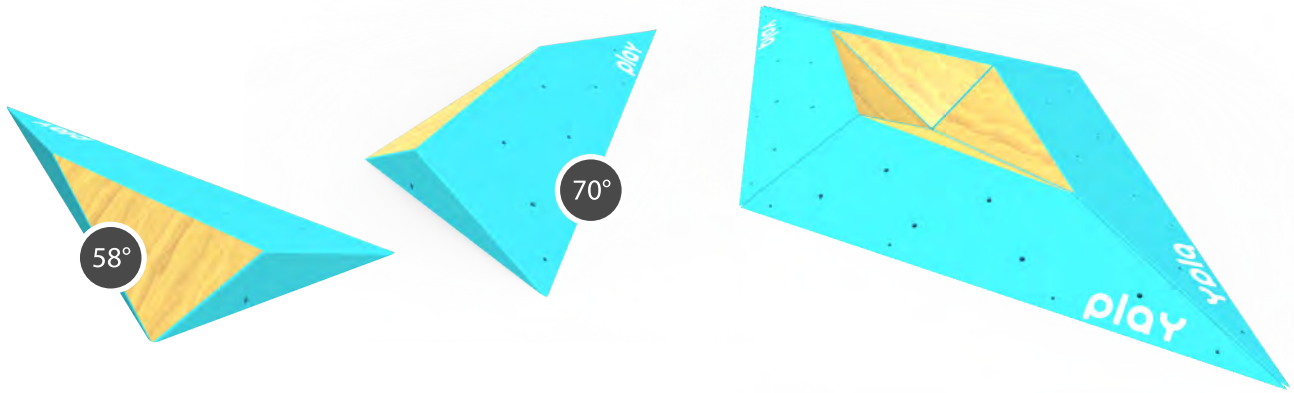

#37

L

No. of pieces : 2 (dx+sx)

Maximum height : 10 cm

Advised slope : 15°

#38

L