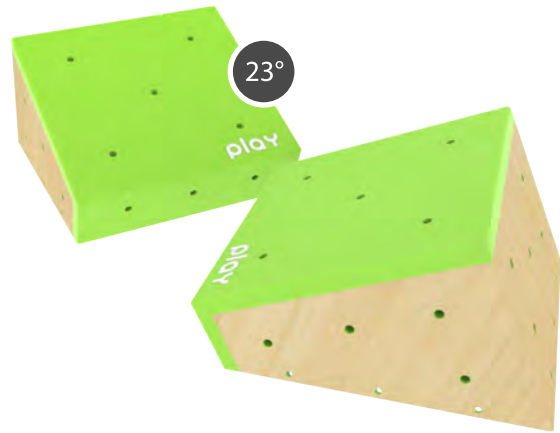

No. of pieces : 1

Maximum height : 15 cm

Advised slope : 15°/ 45°

#9

XL

No. of pieces : 1

Maximum height : 15 cm

Advised slope : 15°/ 45°

Triangular face

play

#10

#10

TRIANGULAR FACE SET

S / M / L / XL

No. of pieces : 7

Maximum height : 15 cm

Advised slope : 15° / 45°

#11

S

20 cm

No. of pieces : 3

Maximum height : 13 cm

Advised slope : 15° / 45°

#12