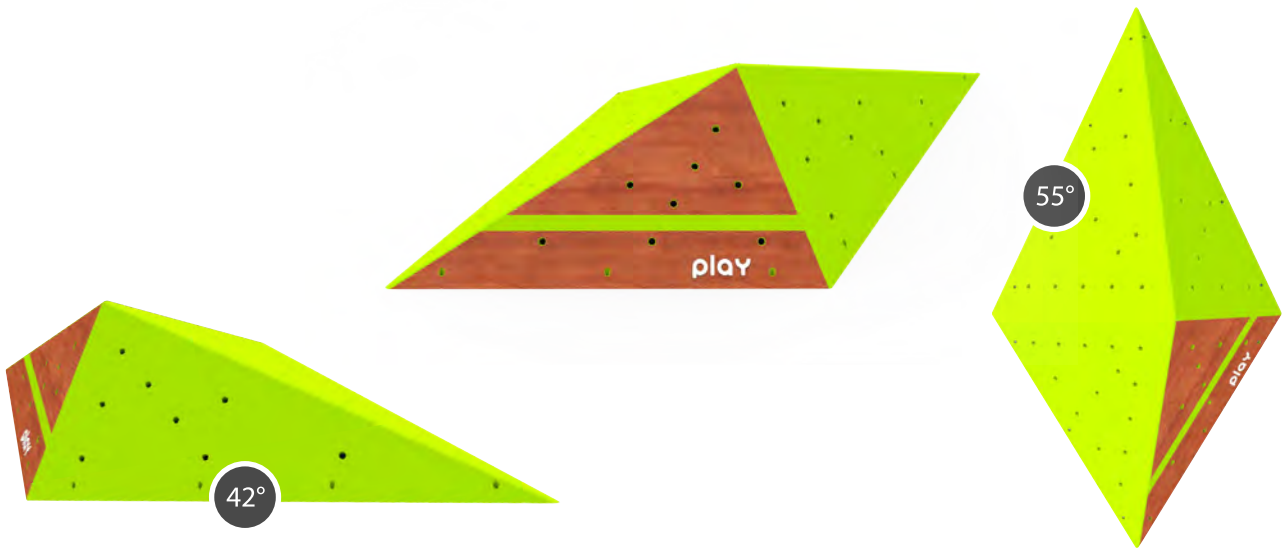

#40

XL

No. of pieces : 4

Maximum height : 15 cm

Advised slope : 15°

#41

L

100 cm

53 cm

No. of pieces : 1

Maximum height : 20 cm

Advised slope : 15°

#42

XL

150 cm

80 cm