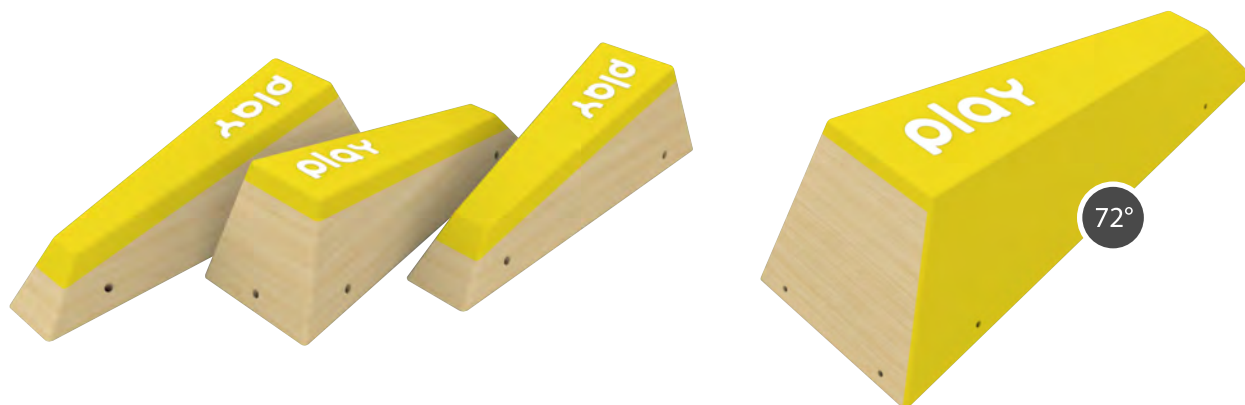

Advised slope : 0°

Big paw

play

#32

#33

#34

#35

#32