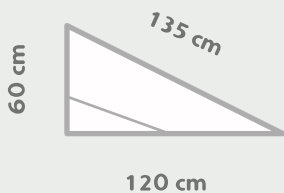

Advised slope : 15°/ 45°

#34

L

No. of pieces : 1

Maximum height : 26 cm

Advised slope : 15°/ 45°

#35

XL

No. of pieces : 1

Maximum height : 39 cm

Advised slope : 15°/ 45°

#36

BIG PAW SET

S / M / L / XL

No. of pieces : 7

Maximum height : 39 cm

Advised slope : 15° / 45°

#37

L

No. of pieces : 2 (dx+sx)

Maximum height : 10 cm

Advised slope : 15°

#38

L

No. of pieces : 4

Maximum height : 10 cm

Advised slope : 15°

#39

XL

No. of pieces : 2 (dx+sx)

Maximum height : 15 cm

Advised slope : 15°